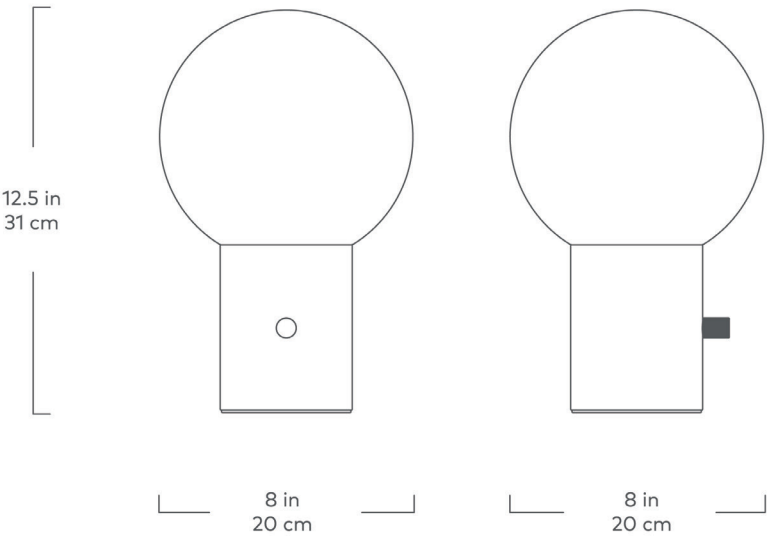

Callisto Table Lamp

Mono

Compact, yet eye-catching, the Callisto Table Lamp illuminates with a simple, modern approach. Playing with a balance of form and proportion, a large sculptural globe perches on a sleek marble resin base to create a contemporary take on lighting design. Translucent glass masks the glare of an exposed bulb while harnessing the elevated sensibilities of this striking accent piece. Infuse your space with personality with the touch of its dimmable switch.

Gus*

FOR PRODUCT INFORMATION, SWATCHES + ORDERING: HELLO@RYPEN.COM | 800.560.0554 | WWW.RYPEN.COM

Callisto Table Lamp

- Translucent glass globe shade securely screws into base.
- Base is crafted from a high-quality resin and showcases a Carrara marble pattern.
- Solid metal, dimmer knob with a cross knurl pattern allows for smooth, precise control of lamp brightness.
- Twisted, black fabric electrical cord.
- UL Listed
- Recommended lightbulb is a dimmable 60W bulb or LED equivalent.